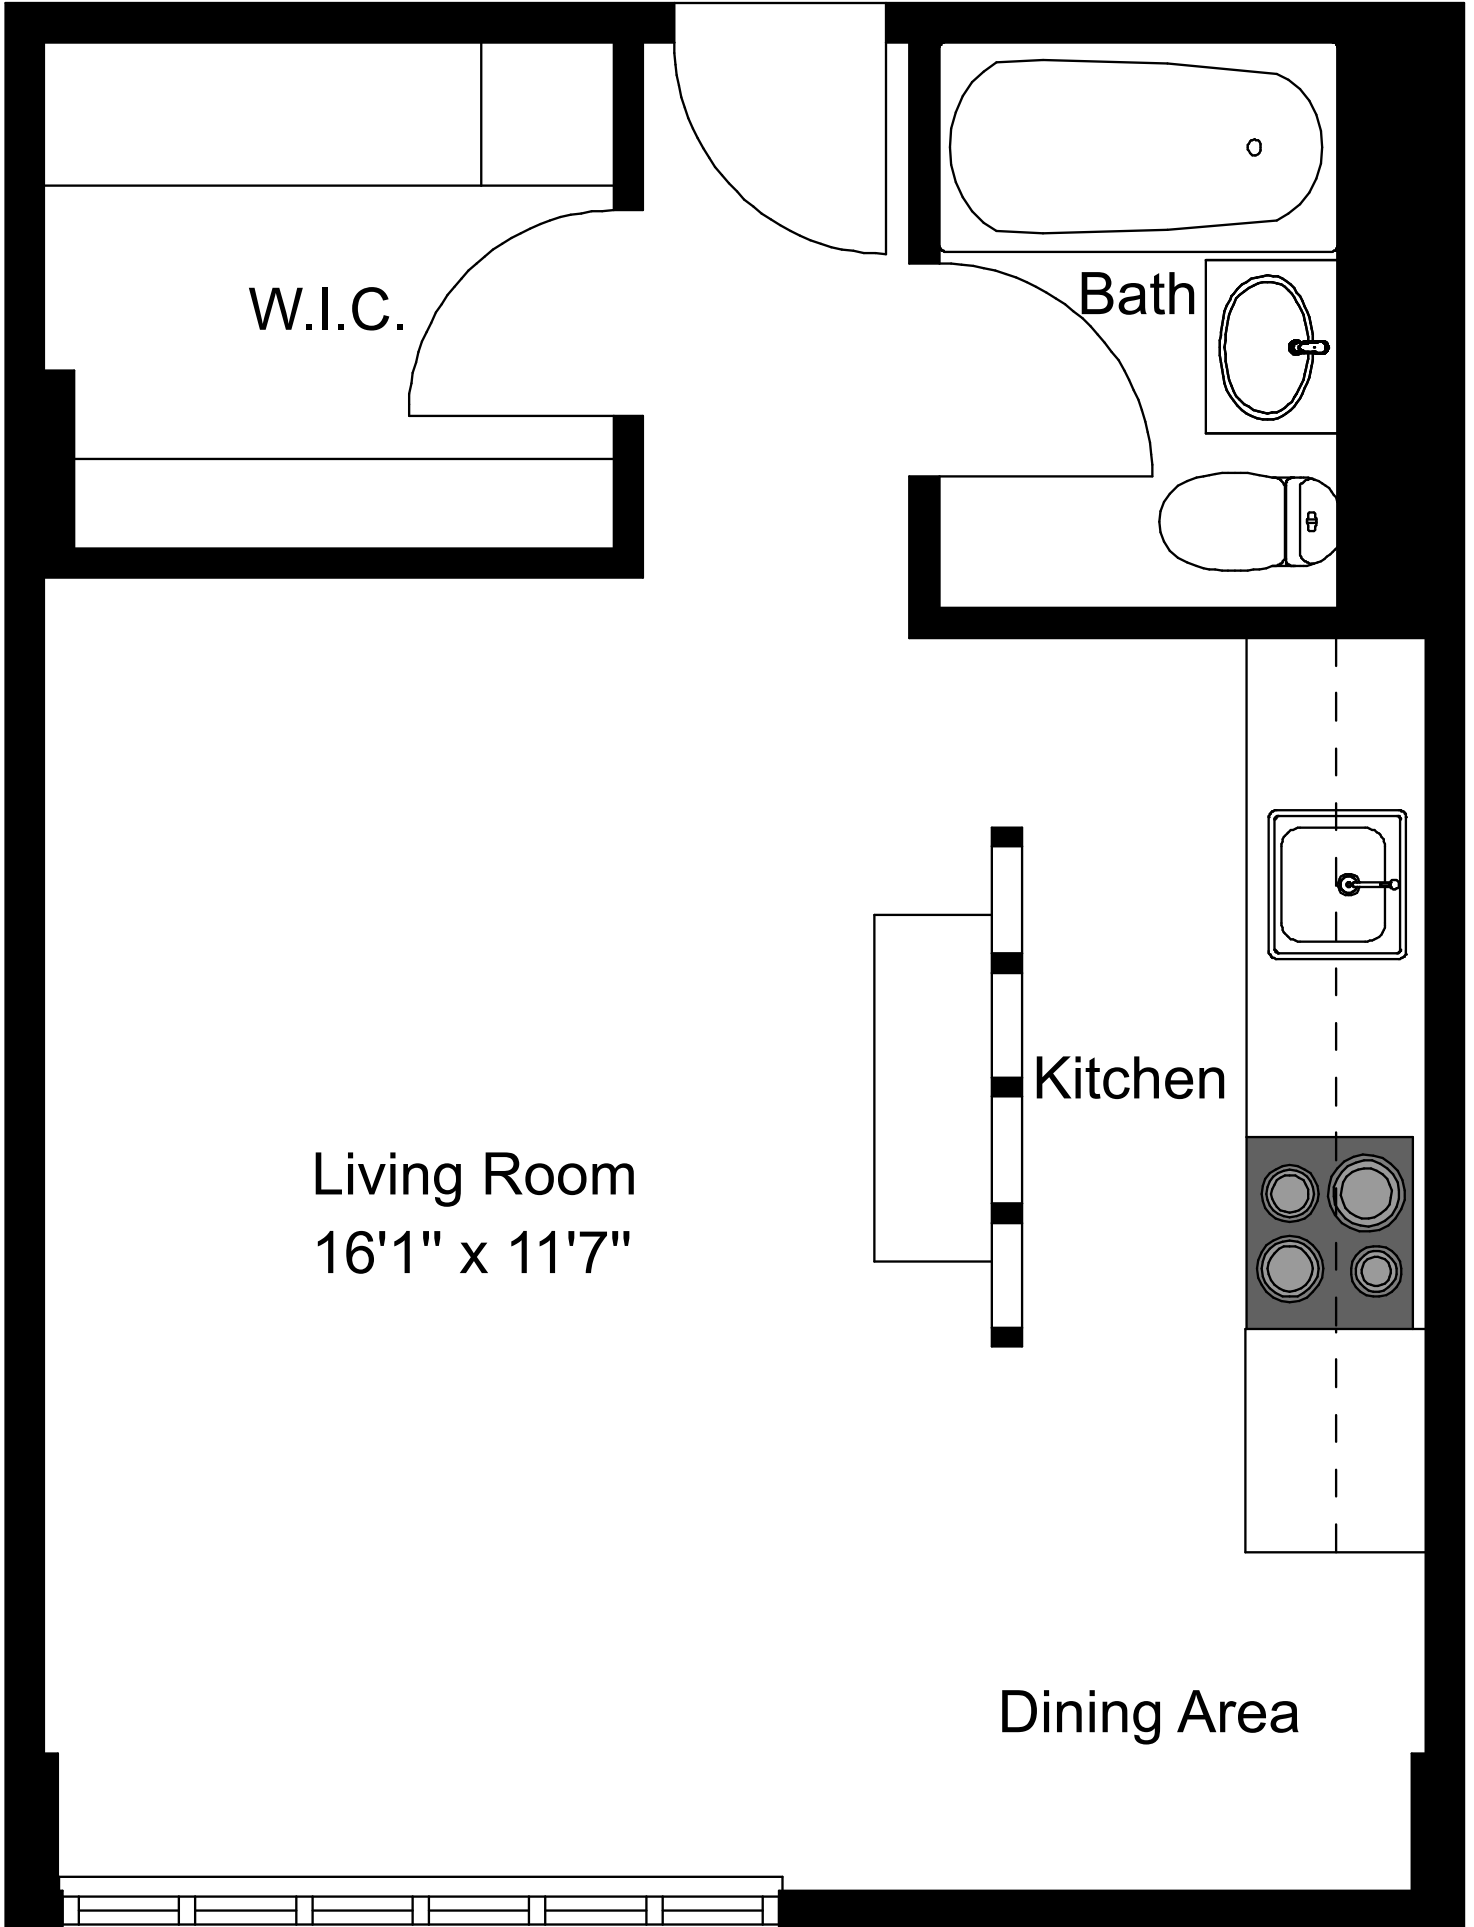

Entry

W.I.C.

Bath

Kitchen

Living Room  
16'1" x 11'7"

Dining Area