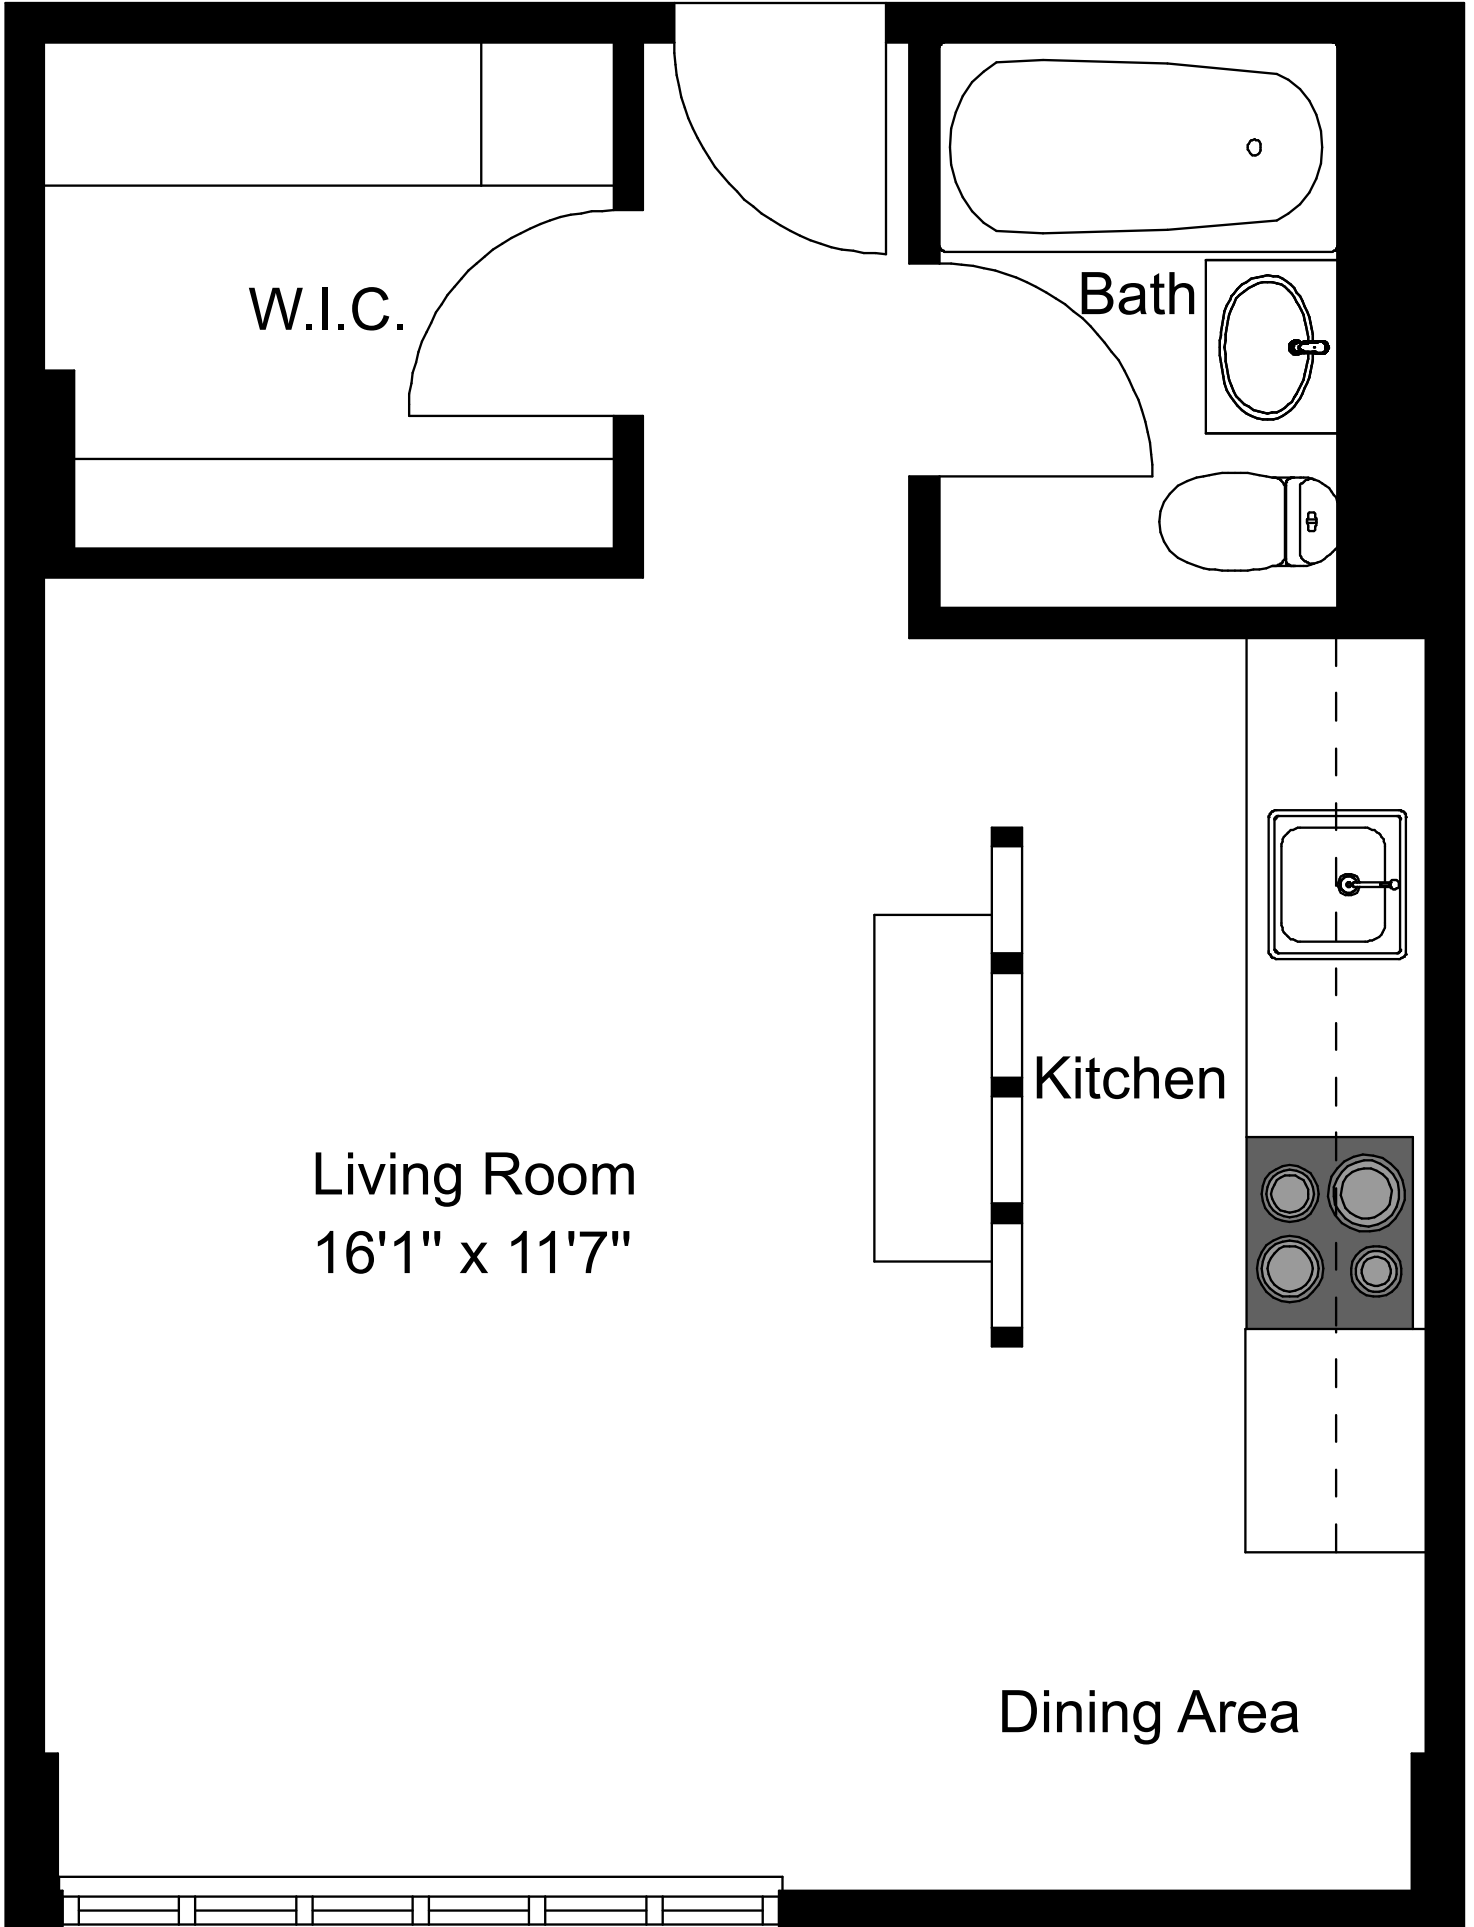

Entry

W.I.C.

Bath

Kitchen

Living Room
16'1" x 11'7"

Dining Area