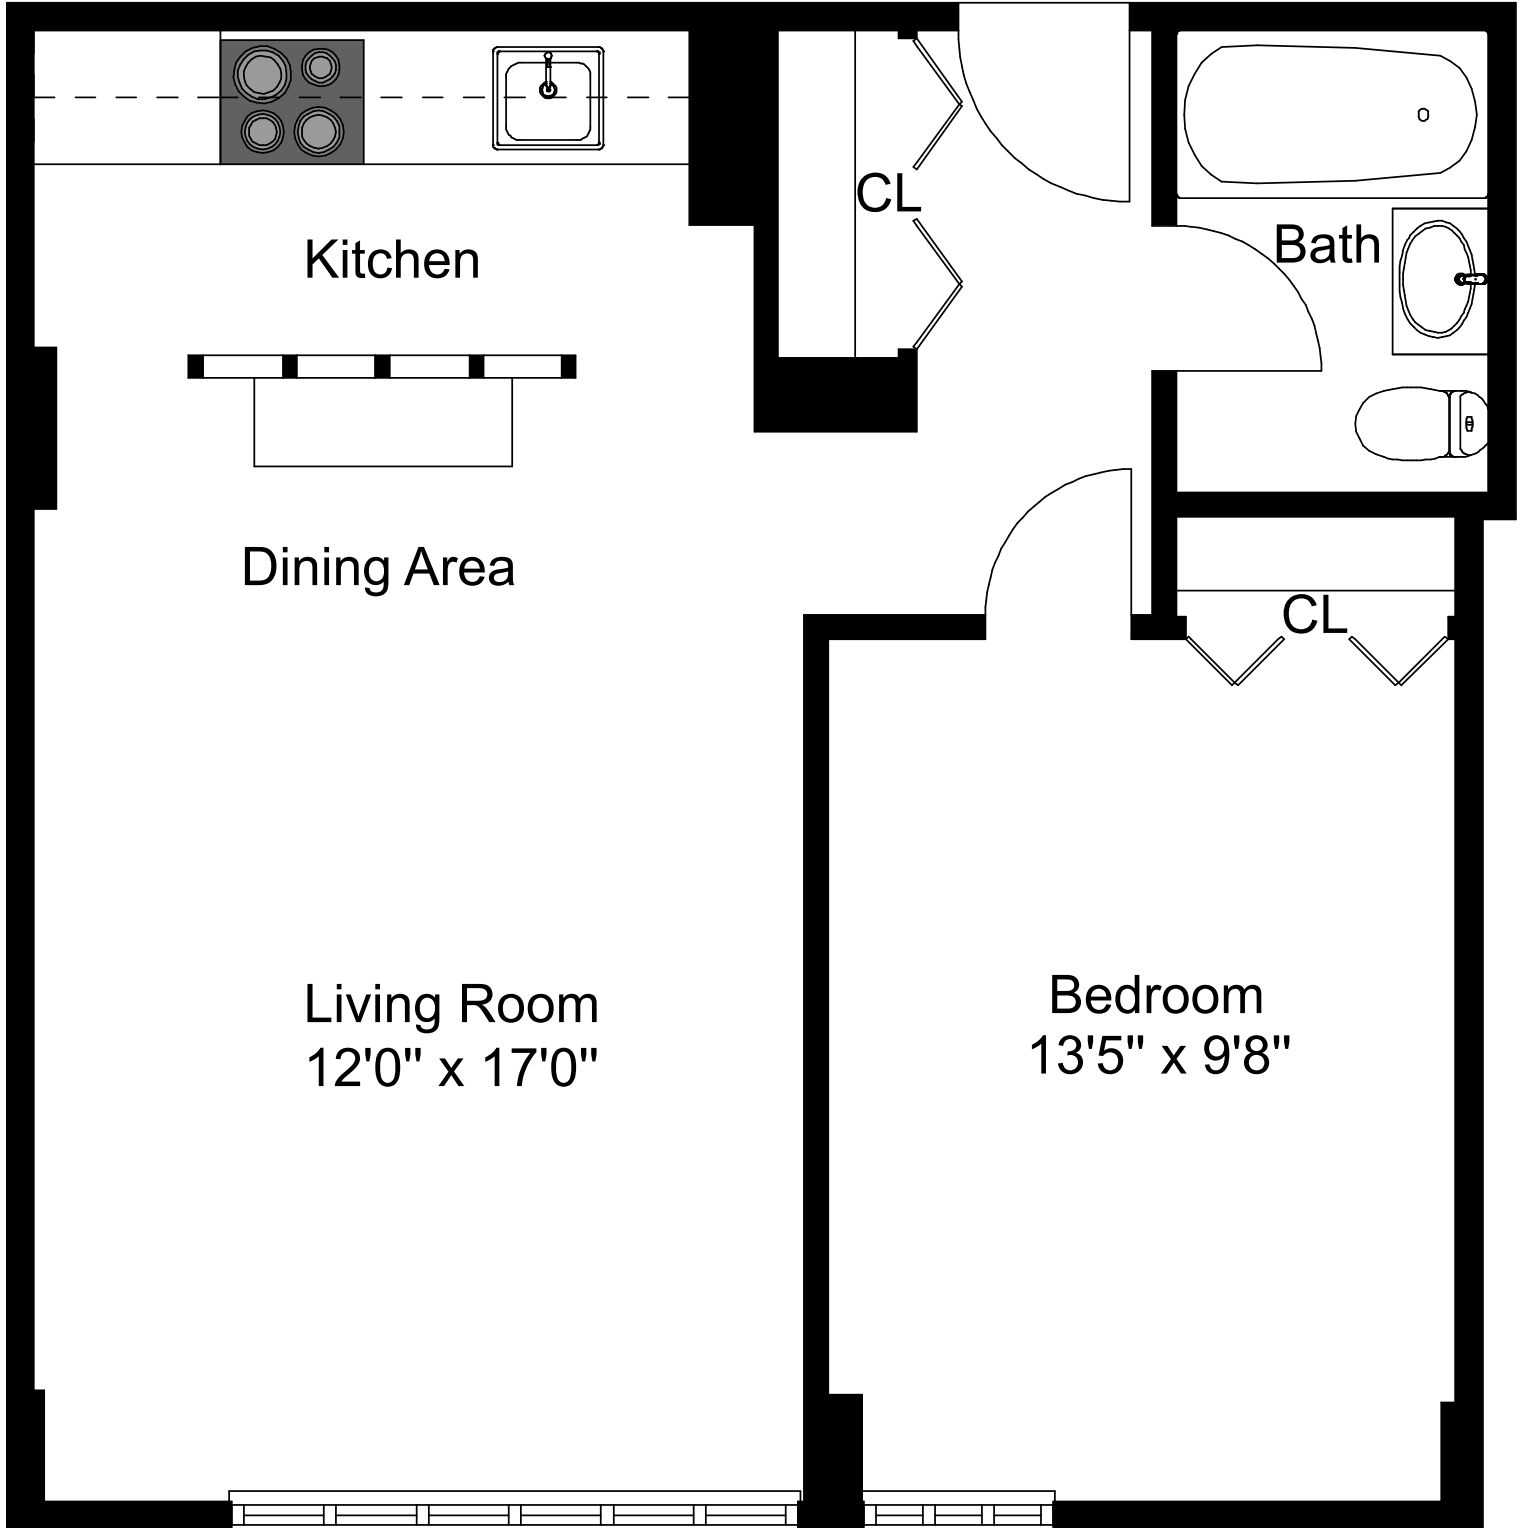

Entry

Kitchen

Bath

Dining Area

Living Room  
12'0" x 17'0"

Bedroom  
13'5" x 9'8"

CL

CL