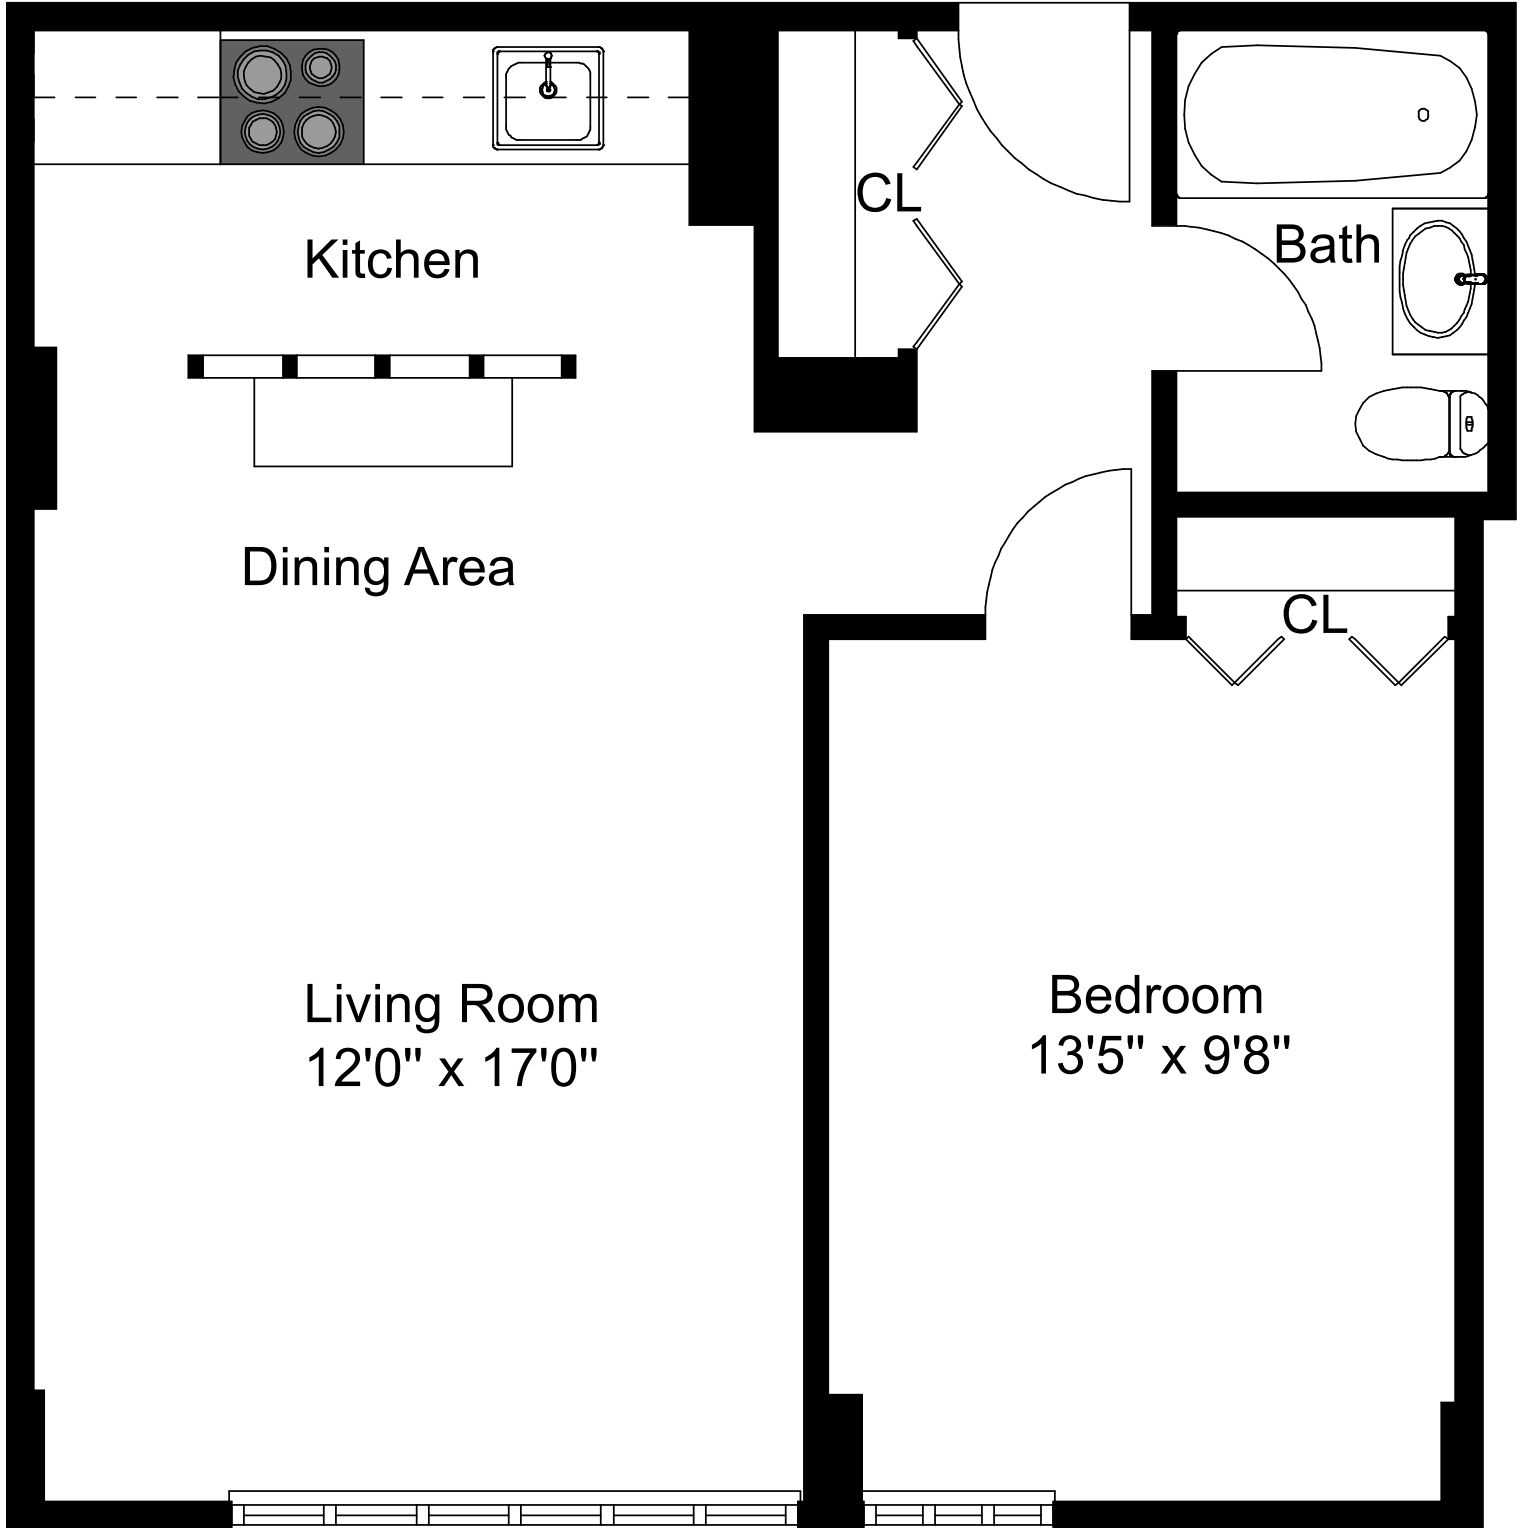

Entry

Kitchen

Bath

Dining Area

Living Room
12'0" x 17'0"

Bedroom
13'5" x 9'8"

CL

CL